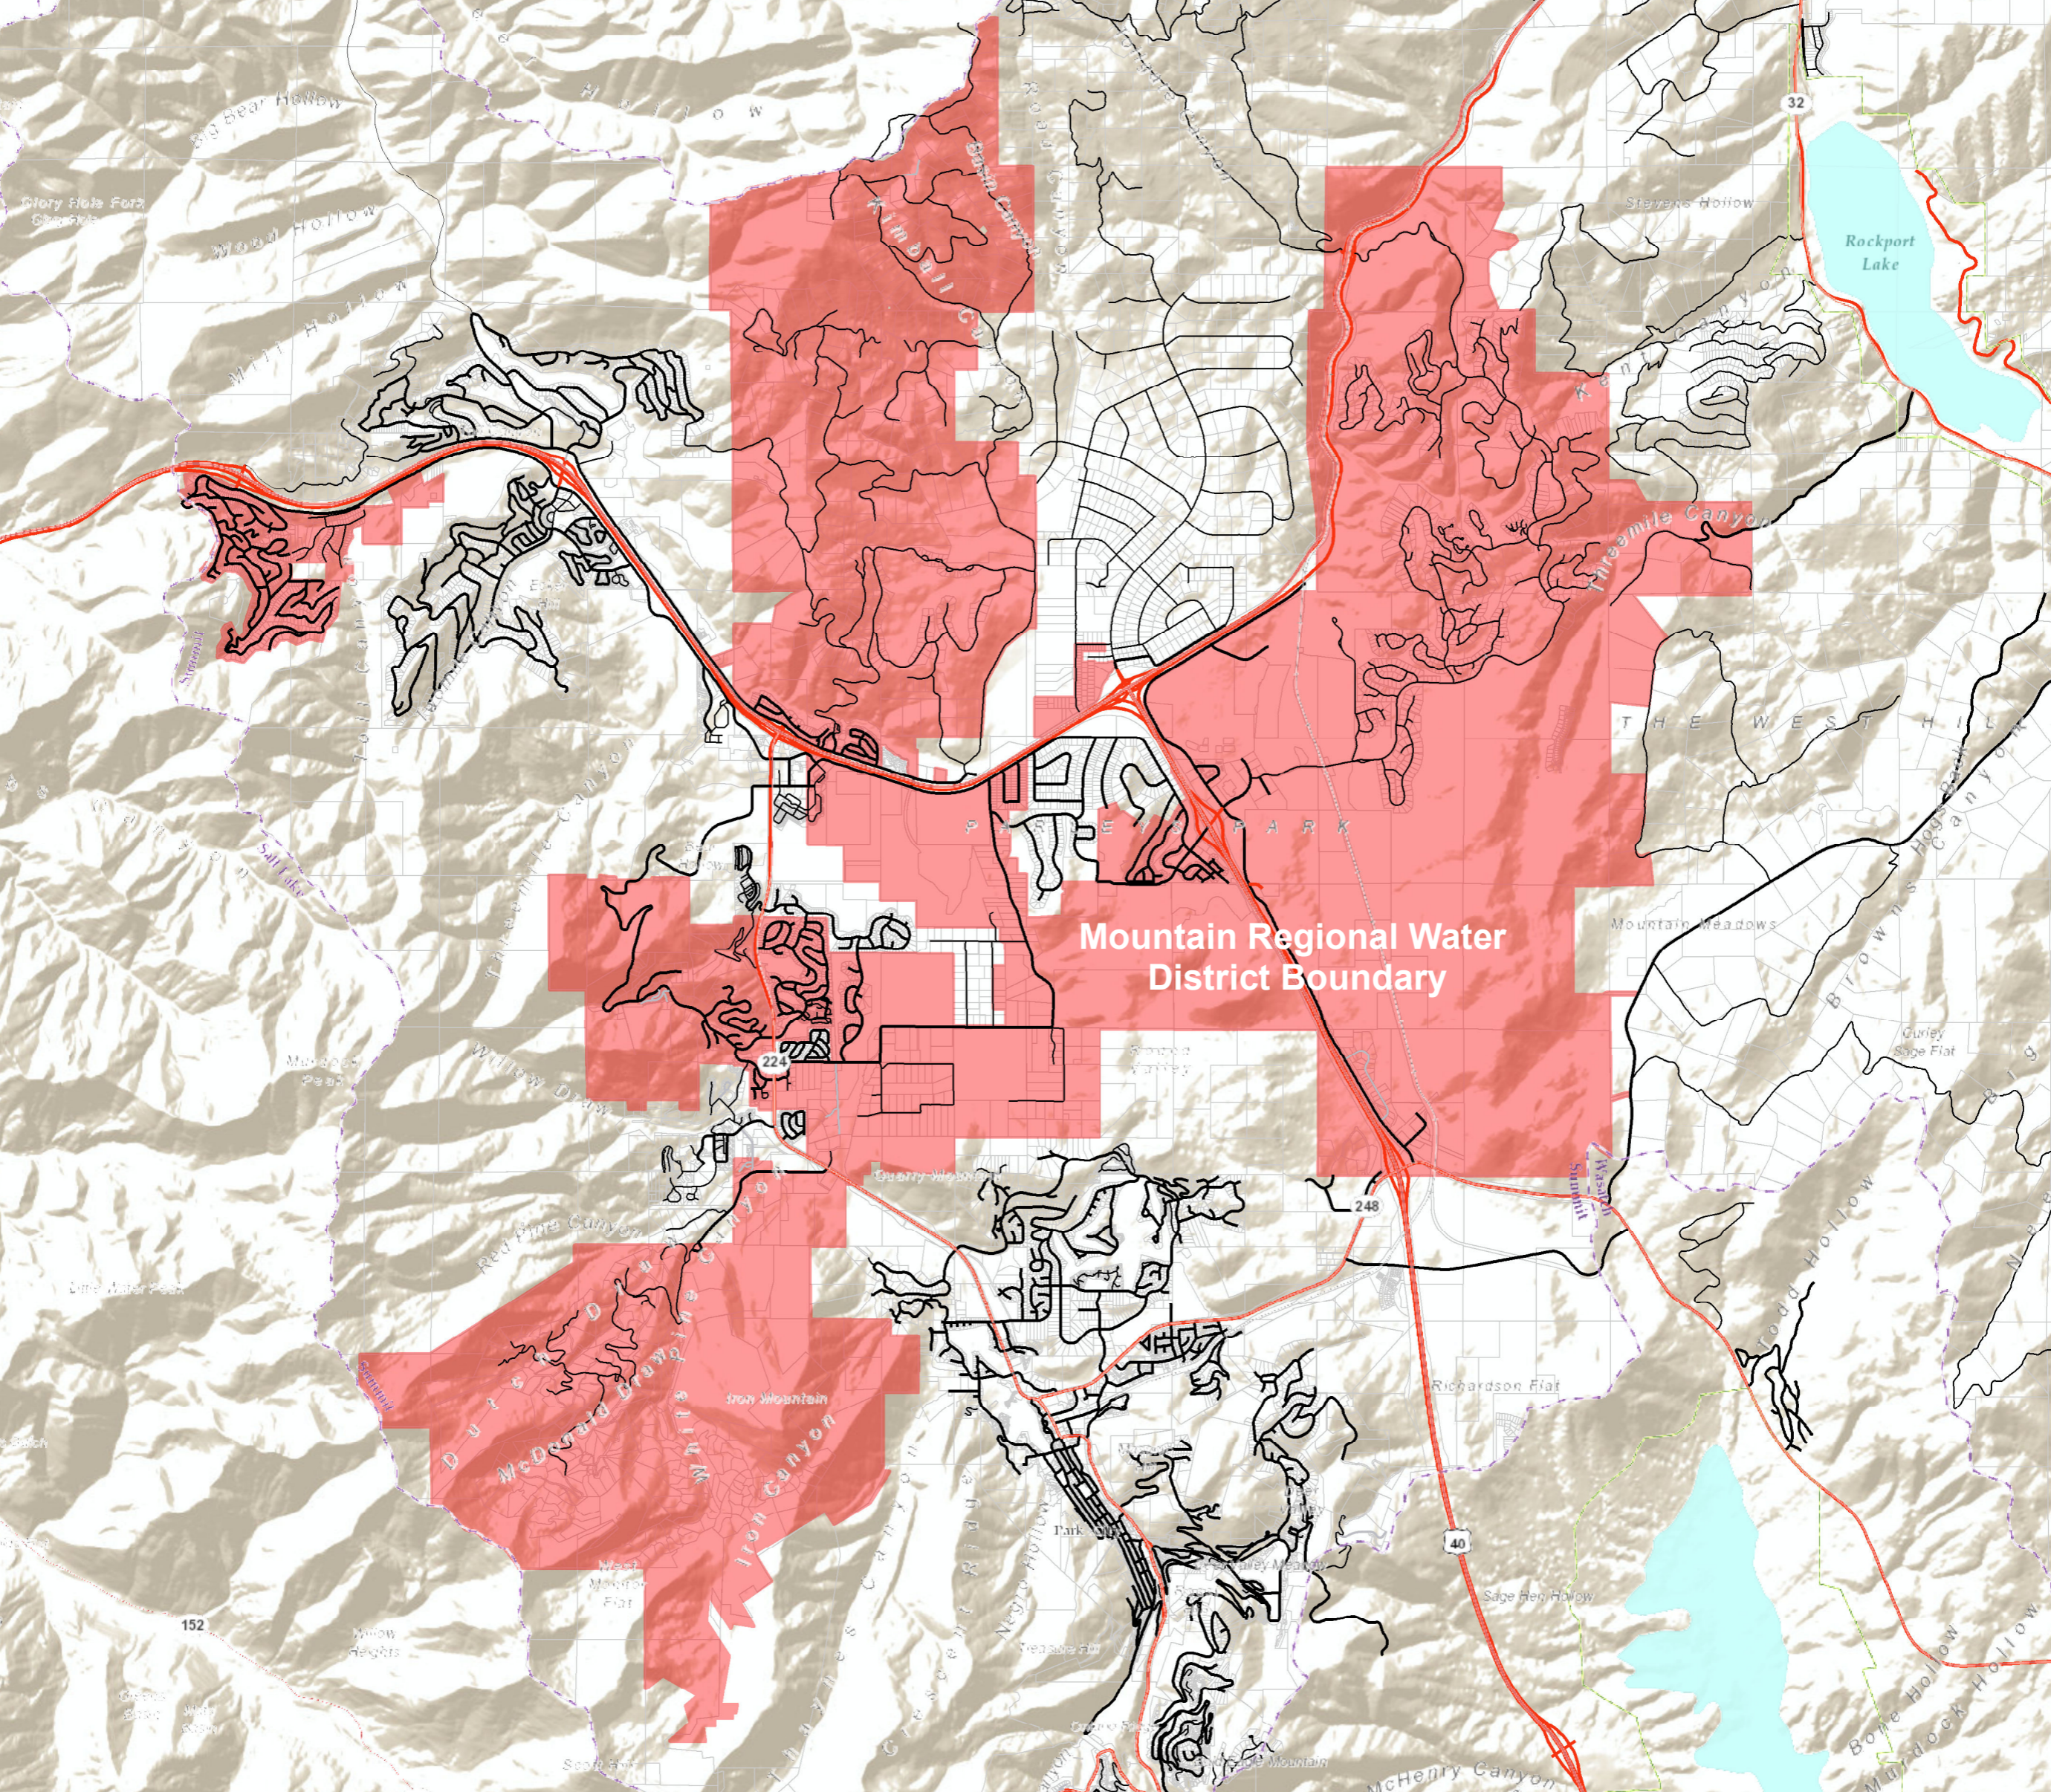

**Mountain Regional Water
District Boundary**

Rockport
Lake

32

224

248

40

152

Glory Hole Fort,
Chickadee